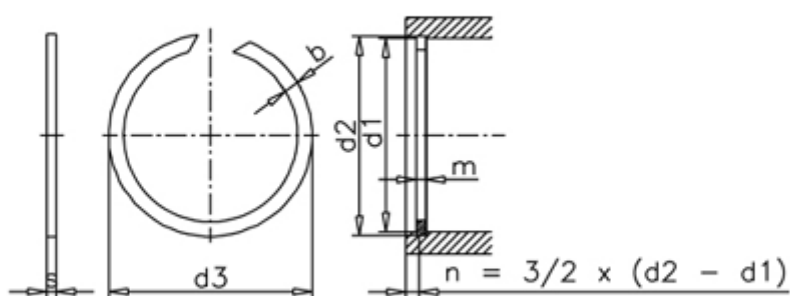

Article number: 0127124A

Description: Circlip SB 153

## Measures

---

b = 4.00

d1 = 153

d2 = 155.6

d3 = 157.0

Description = SB 153

FN kN = 104.00